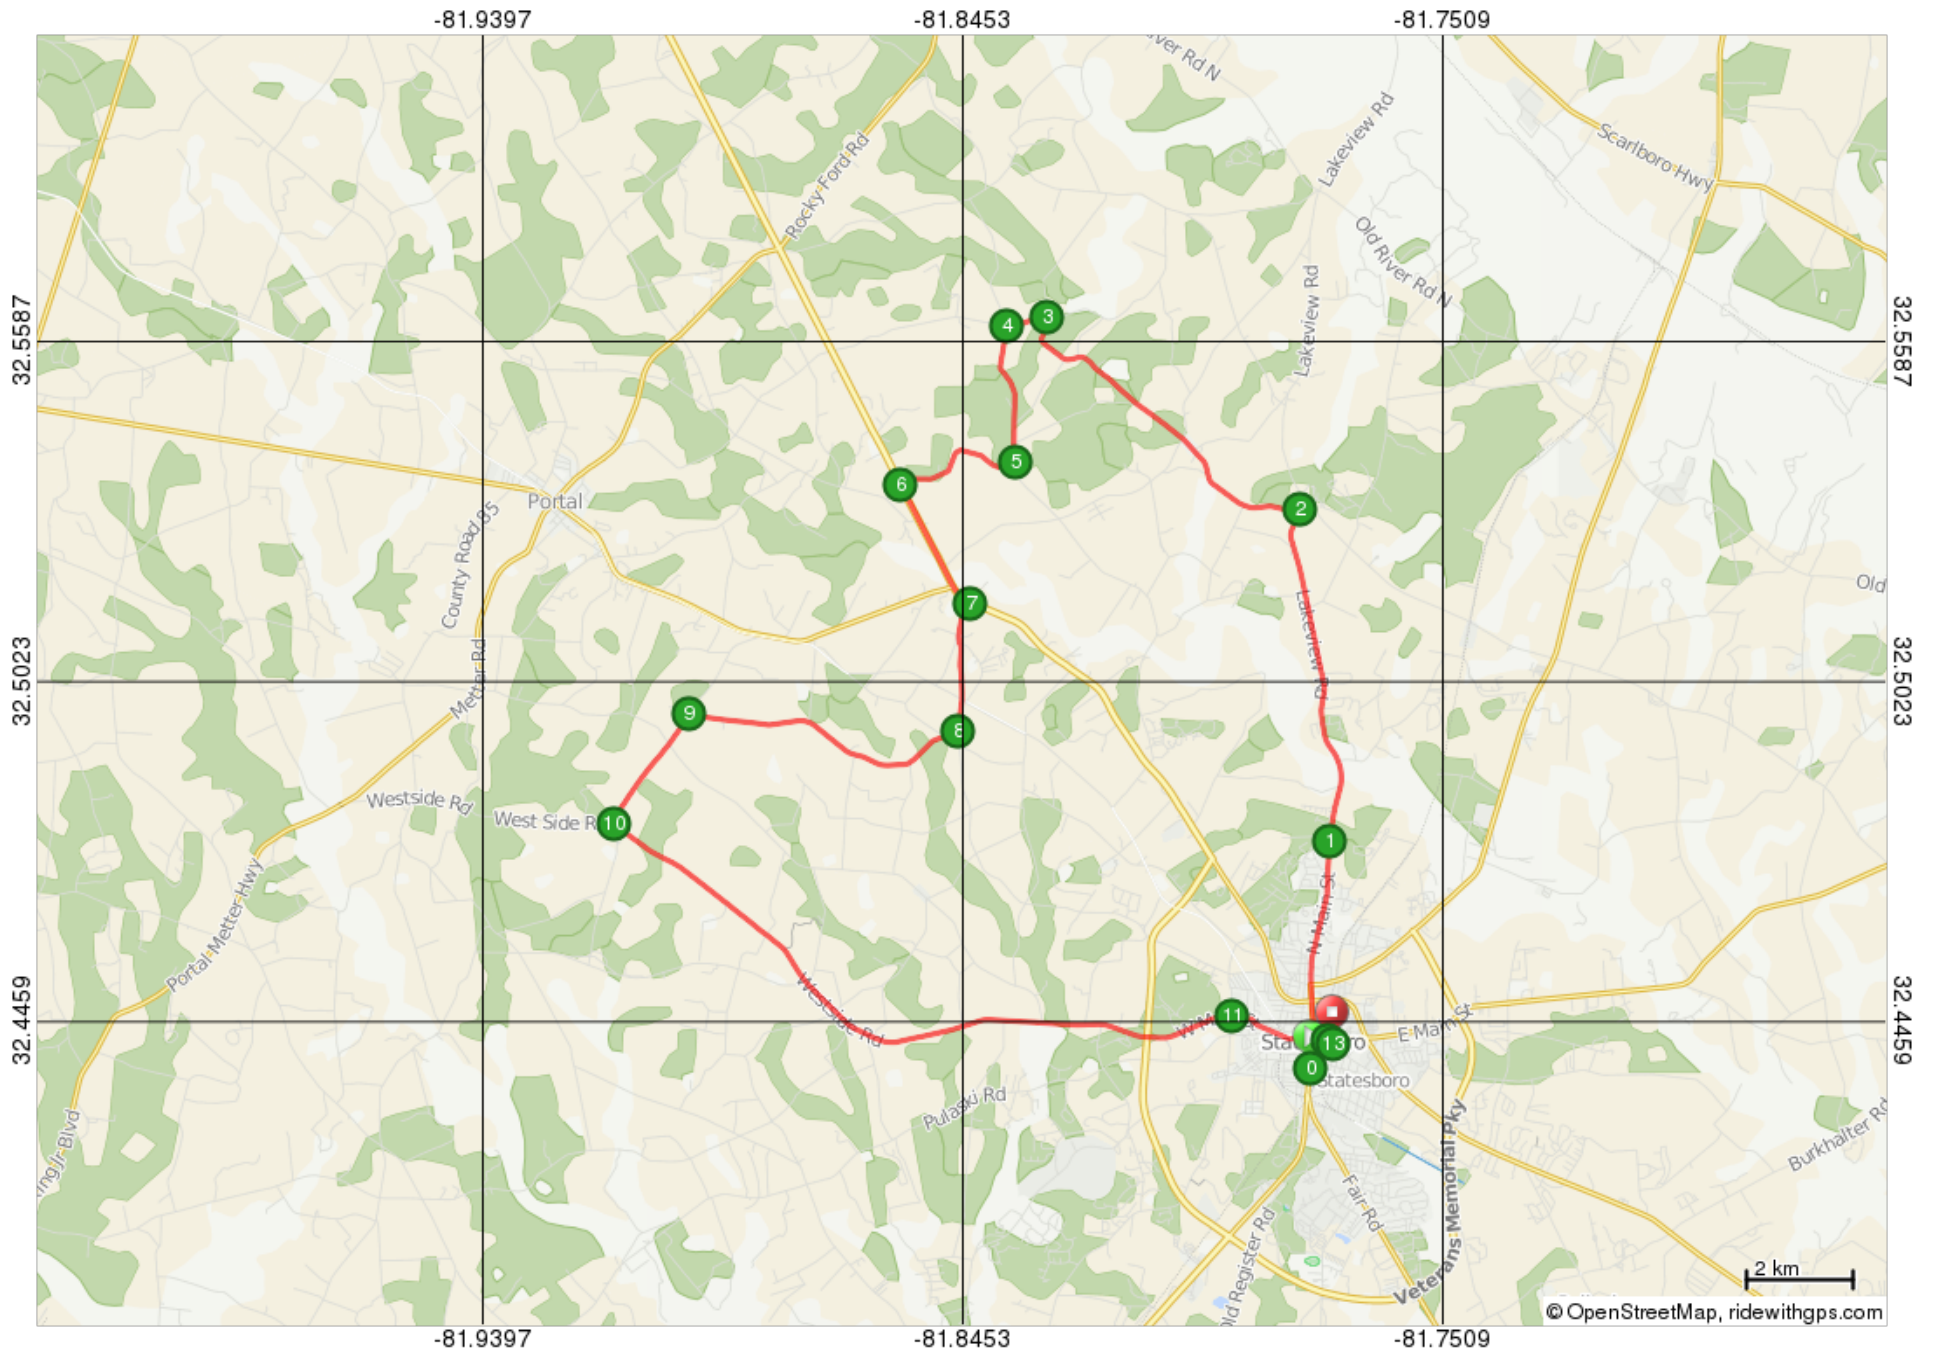

Middle ground

Middle ground

0.	0.0	0.0	🚩	Start of route
1.	2.6	2.6	↑	Shoneys Start N Main to Lakeview Rd

2.6 miles. +31/-77 feet

2.	6.5	3.9	←	L onto Metts Rd
3.	10.6	4.0	←	L onto 2 Chop Rd

8.0 miles. +119/-211 feet

4.	11.1	0.5	←	L onto Akins Pond Rd
5.	12.7	1.6	→	R onto Wynn Marsh Rd

2.1 miles. +91/-74 feet

6.	14.3	1.6	←	L onto GA-67 S/US-25 S
7.	15.9	1.6	→	R onto Williams Rd

3.2 miles. +32/-60 feet

8.	17.4	1.5	→	R onto Isaac Akins Rd
9.	20.8	3.4	←	L onto Willow Hill Rd

4.9 miles. +133/-119 feet

10.	22.3	1.5	←	L onto Westside Rd
11.	30.4	8.1	↑	Continue onto W Main St

9.6 miles. +240/-246 feet

12.	31.6	1.2	→	Slight R onto Savannah Ave Ride End Sugar Magnolia
13.	31.6	0.1	▀	End of route

1.2 miles. +0/-0 feet