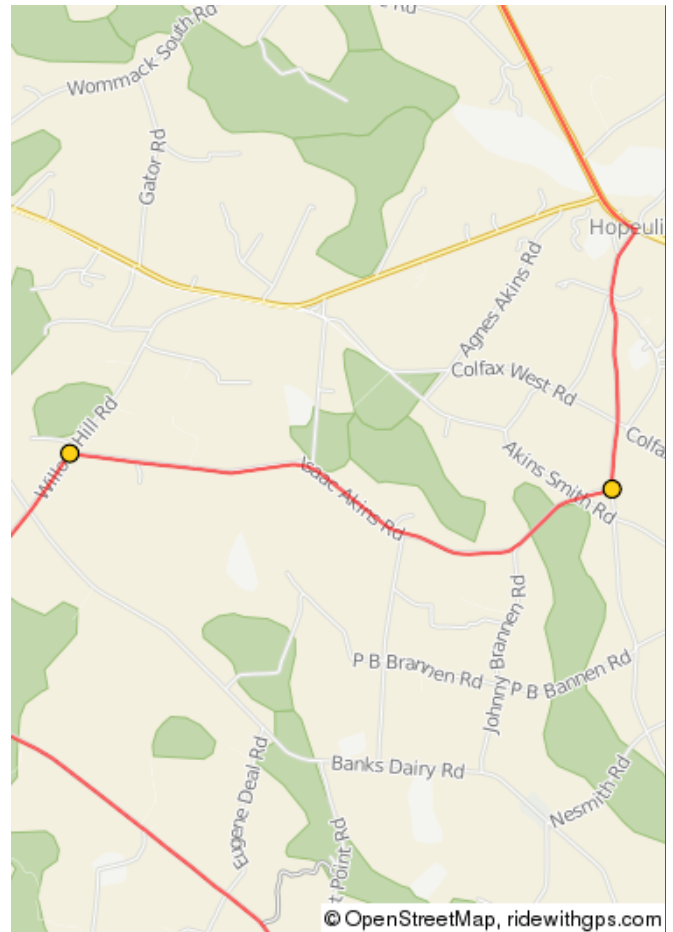

Middle ground

Middle ground

0.	0.0	0.0	🚩	Start of route
1.	2.6	2.6	↑	Shoneys Start N Main to Lakeview Rd

2.6 miles. +31/-77 feet

2.	6.5	3.9	←	L onto Metts Rd
3.	10.6	4.0	←	L onto 2 Chop Rd

8.0 miles. +119/-211 feet

4.	11.1	0.5	←	L onto Akins Pond Rd
5.	12.7	1.6	→	R onto Wynn Marsh Rd

2.1 miles. +91/-74 feet

6.	14.3	1.6	←	L onto GA-67 S/US-25 S
7.	15.9	1.6	→	R onto Williams Rd

3.2 miles. +32/-60 feet

8.	17.4	1.5	→	R onto Isaac Akins Rd
9.	20.8	3.4	←	L onto Willow Hill Rd

4.9 miles. +133/-119 feet

10.	22.3	1.5	←	L onto Westside Rd
11.	30.4	8.1	↑	Continue onto W Main St

9.6 miles. +240/-246 feet

12.	31.6	1.2	→	Slight R onto Savannah Ave Ride End Sugar Magnolia
13.	31.6	0.1	▀	End of route

1.2 miles. +0/-0 feet