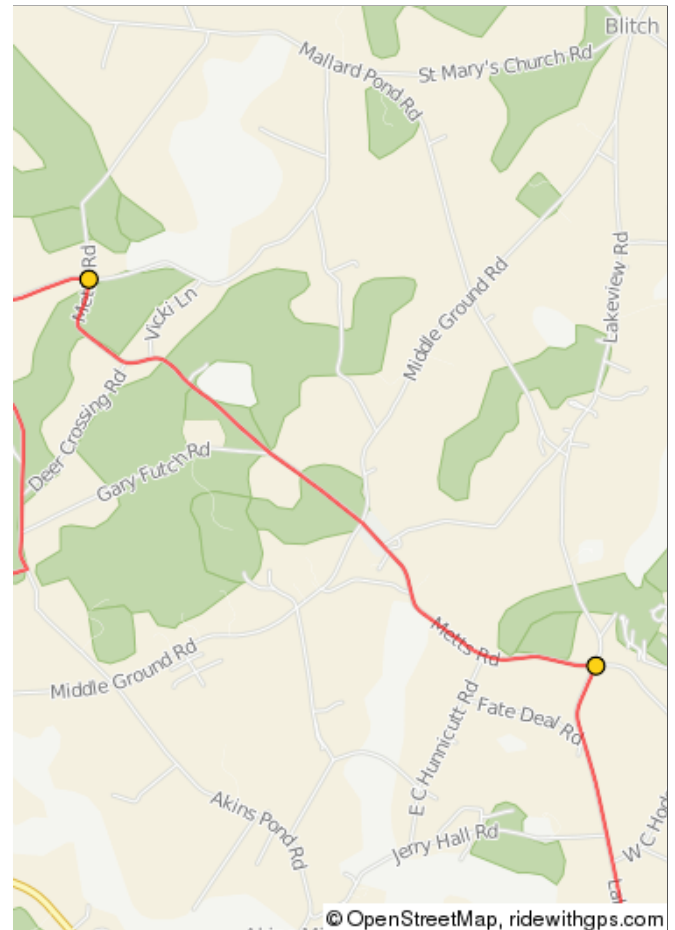

Middle ground

Middle ground

0.	0.0	0.0	🚩	Start of route
1.	2.6	2.6	↑	Shoneys Start N Main to Lakeview Rd

2.6 miles. +31/-77 feet

2.	6.5	3.9	←	L onto Metts Rd
3.	10.6	4.0	←	L onto 2 Chop Rd

8.0 miles. +119/-211 feet

4.	11.1	0.5	←	L onto Akins Pond Rd
5.	12.7	1.6	→	R onto Wynn Marsh Rd

2.1 miles. +91/-74 feet

6.	14.3	1.6	←	L onto GA-67 S/US-25 S
7.	15.9	1.6	→	R onto Williams Rd

3.2 miles. +32/-60 feet

8.	17.4	1.5	→	R onto Isaac Akins Rd
9.	20.8	3.4	←	L onto Willow Hill Rd

4.9 miles. +133/-119 feet

10.	22.3	1.5	←	L onto Westside Rd
11.	30.4	8.1	↑	Continue onto W Main St

9.6 miles. +240/-246 feet

12.	31.6	1.2	→	Slight R onto Savannah Ave Ride End Sugar Magnolia
13.	31.6	0.1	▀	End of route

1.2 miles. +0/-0 feet