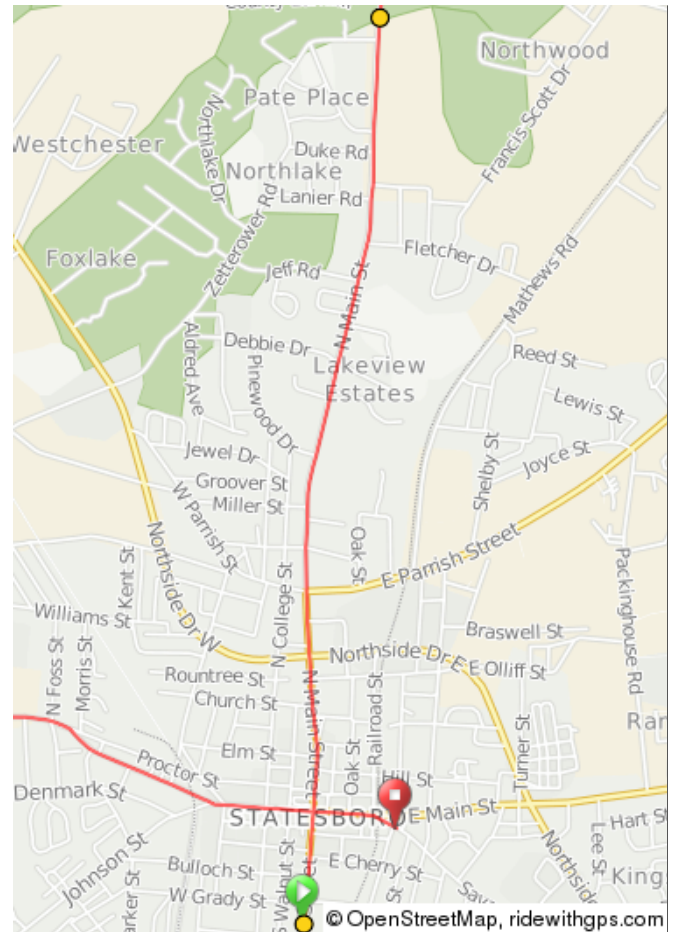

Middle ground

Middle ground

0.	0.0	0.0	🚩	Start of route
1.	2.6	2.6	↑	Shoneys Start N Main to Lakeview Rd

2.6 miles. +31/-77 feet

2.	6.5	3.9	←	L onto Metts Rd
3.	10.6	4.0	←	L onto 2 Chop Rd

8.0 miles. +119/-211 feet

4.	11.1	0.5	←	L onto Akins Pond Rd
5.	12.7	1.6	→	R onto Wynn Marsh Rd

2.1 miles. +91/-74 feet

6.	14.3	1.6	←	L onto GA-67 S/US-25 S
7.	15.9	1.6	→	R onto Williams Rd

3.2 miles. +32/-60 feet

8.	17.4	1.5	→	R onto Isaac Akins Rd
9.	20.8	3.4	←	L onto Willow Hill Rd

4.9 miles. +133/-119 feet

10.	22.3	1.5	←	L onto Westside Rd
11.	30.4	8.1	↑	Continue onto W Main St

9.6 miles. +240/-246 feet

12.	31.6	1.2	→	Slight R onto Savannah Ave Ride End Sugar Magnolia
13.	31.6	0.1	▀	End of route

1.2 miles. +0/-0 feet