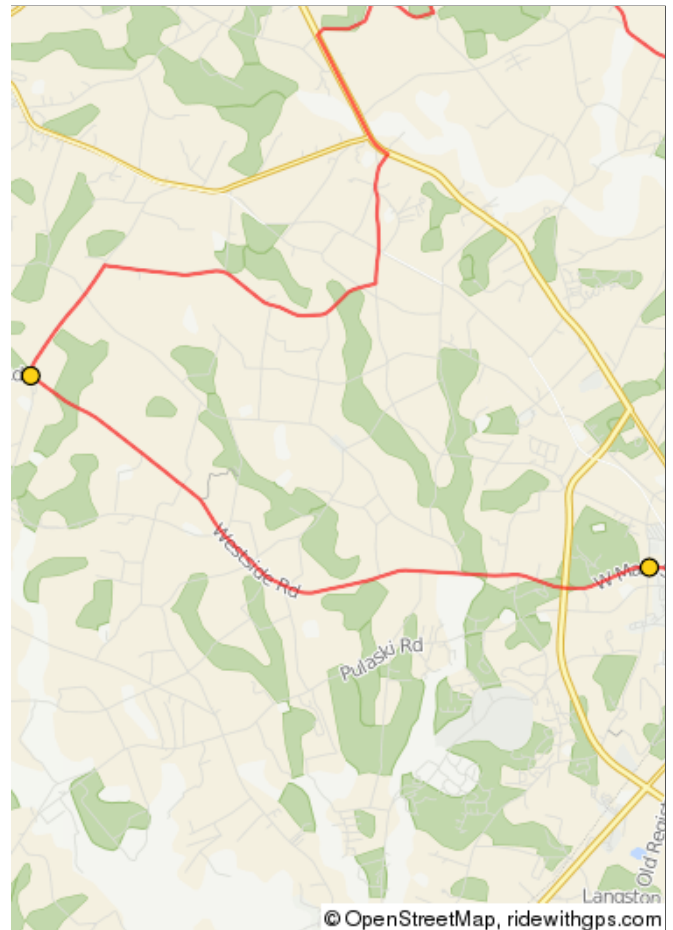

Middle ground

Middle ground

0.	0.0	0.0	🚩	Start of route
1.	2.6	2.6	↑	Shoneys Start N Main to Lakeview Rd

2.6 miles. +31/-77 feet

2.	6.5	3.9	←	L onto Metts Rd
3.	10.6	4.0	←	L onto 2 Chop Rd

8.0 miles. +119/-211 feet

4.	11.1	0.5	←	L onto Akins Pond Rd
5.	12.7	1.6	→	R onto Wynn Marsh Rd

2.1 miles. +91/-74 feet

6.	14.3	1.6	←	L onto GA-67 S/US-25 S
7.	15.9	1.6	→	R onto Williams Rd

3.2 miles. +32/-60 feet

8.	17.4	1.5	→	R onto Isaac Akins Rd
9.	20.8	3.4	←	L onto Willow Hill Rd

4.9 miles. +133/-119 feet

10.	22.3	1.5	←	L onto Westside Rd
11.	30.4	8.1	↑	Continue onto W Main St

9.6 miles. +240/-246 feet

12.	31.6	1.2	→	Slight R onto Savannah Ave Ride End Sugar Magnolia
13.	31.6	0.1	▀	End of route

1.2 miles. +0/-0 feet