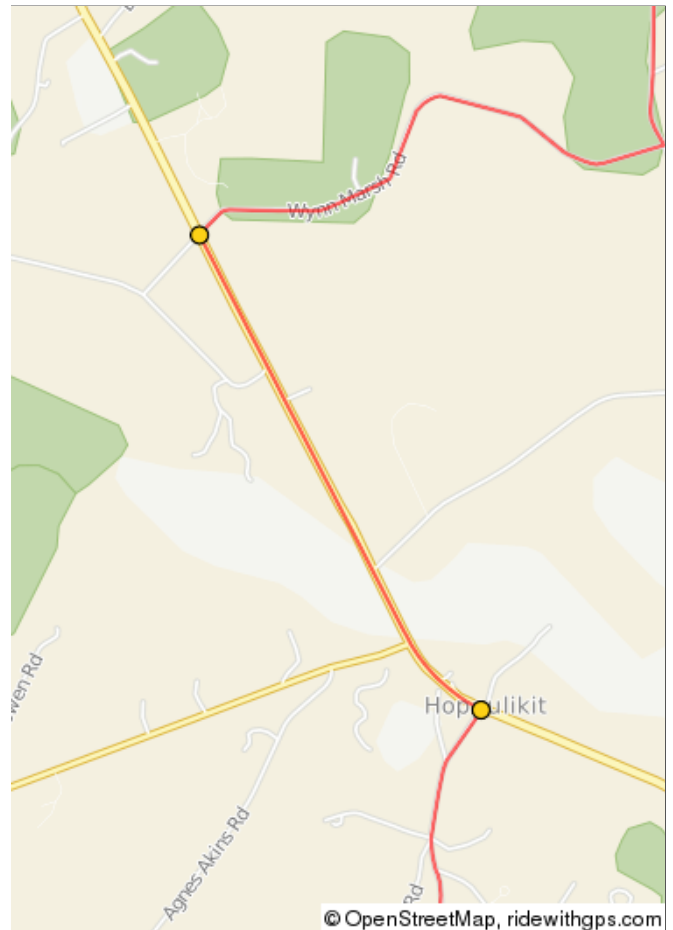

Middle ground

Middle ground

0.	0.0	0.0	🚩	Start of route
1.	2.6	2.6	↑	Shoneys Start N Main to Lakeview Rd

2.6 miles. +31/-77 feet

2.	6.5	3.9	←	L onto Metts Rd
3.	10.6	4.0	←	L onto 2 Chop Rd

8.0 miles. +119/-211 feet

4.	11.1	0.5	←	L onto Akins Pond Rd
5.	12.7	1.6	→	R onto Wynn Marsh Rd

2.1 miles. +91/-74 feet

6.	14.3	1.6	←	L onto GA-67 S/US-25 S
7.	15.9	1.6	→	R onto Williams Rd

3.2 miles. +32/-60 feet

8.	17.4	1.5	→	R onto Isaac Akins Rd
9.	20.8	3.4	←	L onto Willow Hill Rd

4.9 miles. +133/-119 feet

10.	22.3	1.5	←	L onto Westside Rd
11.	30.4	8.1	↑	Continue onto W Main St

9.6 miles. +240/-246 feet

12.	31.6	1.2	→	Slight R onto Savannah Ave Ride End Sugar Magnolia
13.	31.6	0.1	▀	End of route