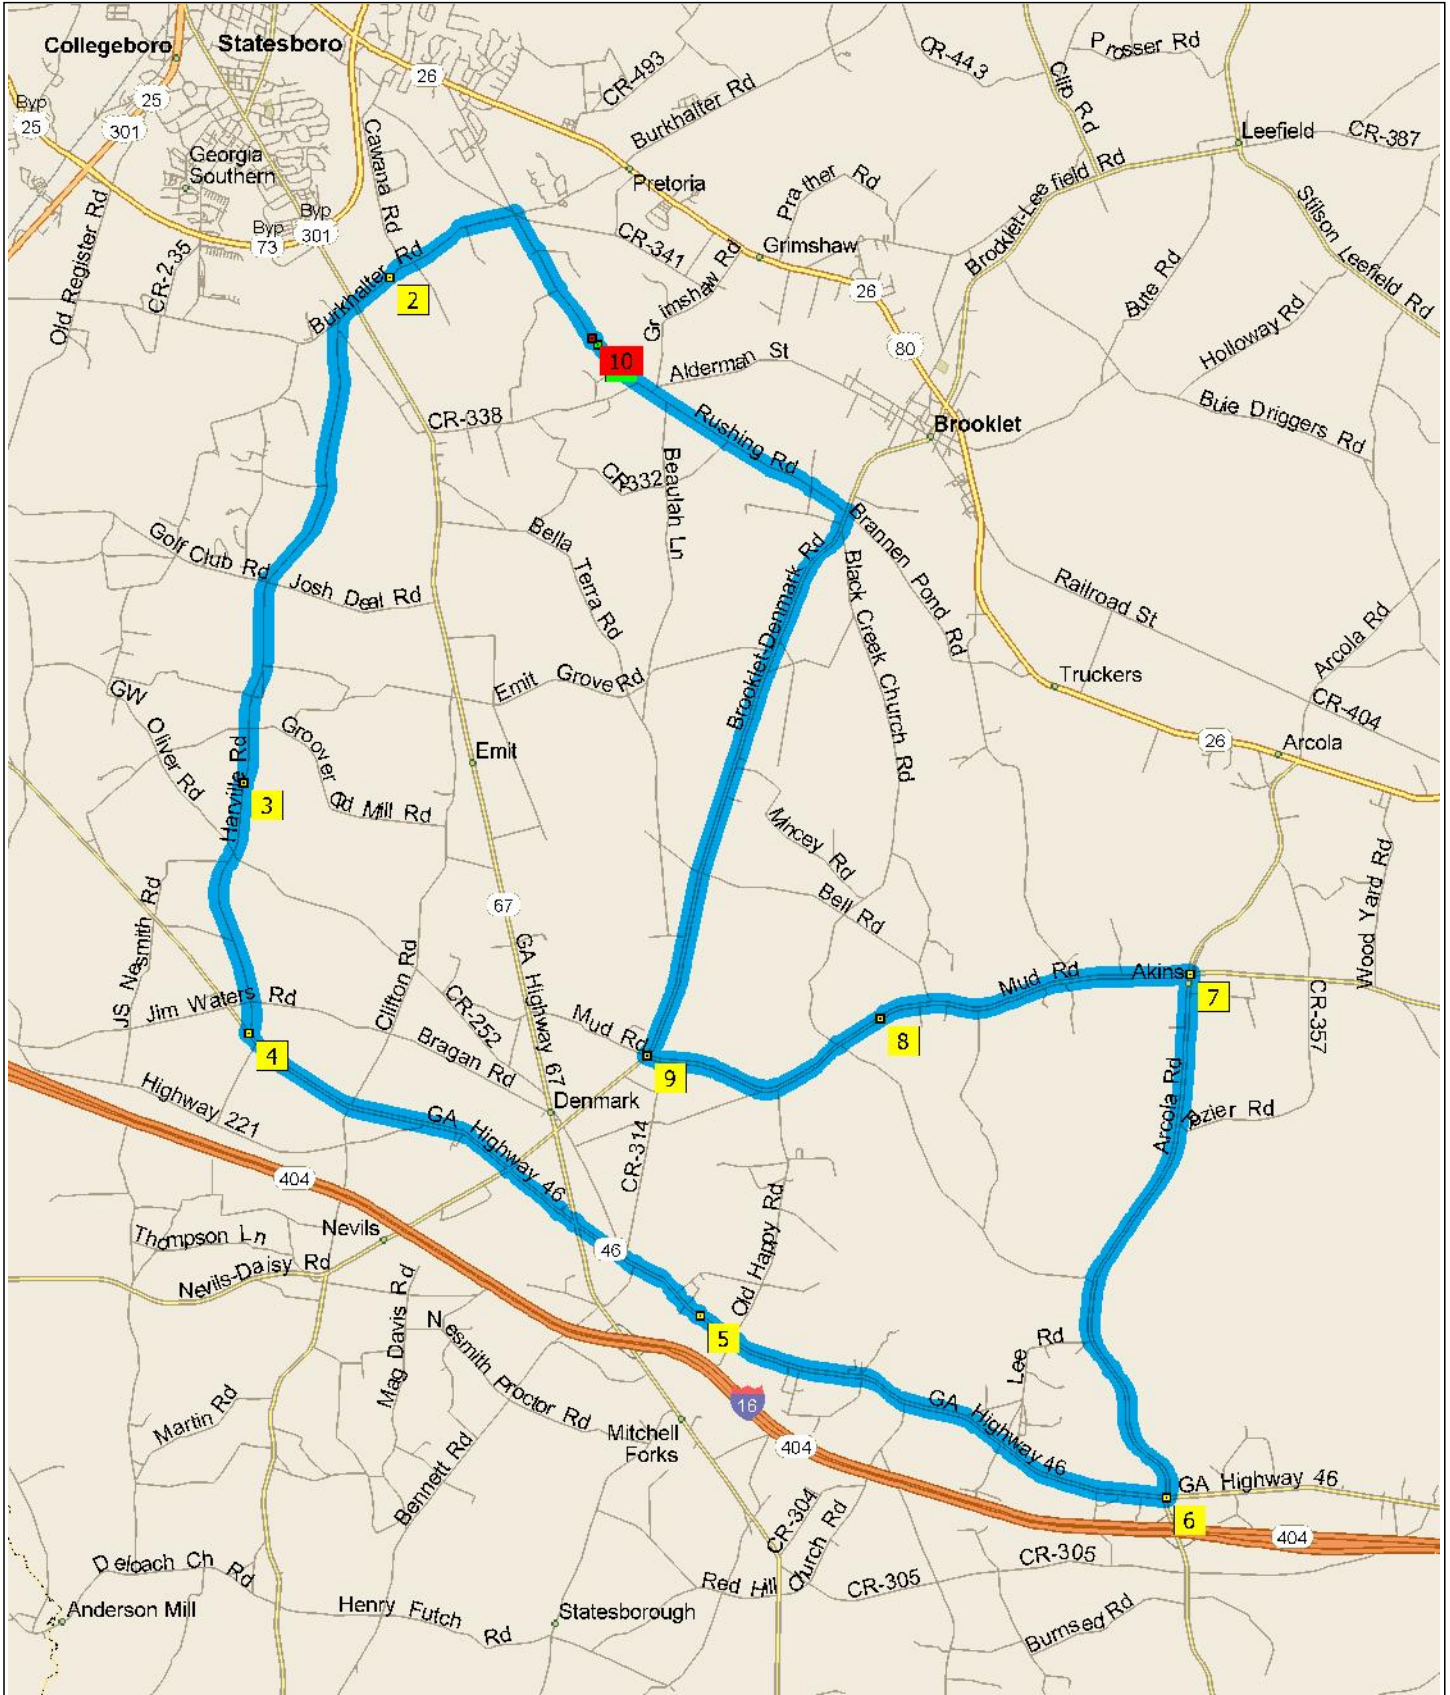

# Johnson Run Harville Mud Rd 39.8

39.8 miles; 1 hour, 2 minutes

9:00 AM	0.0 mi	<b>1</b>	Depart Rushing Rd, Statesboro, GA 30461 on Rushing Rd (North-West) for 1.5 mi
9:03 AM	1.5 mi		Turn LEFT (West) onto Burkhalter Rd for 1.3 mi
9:07 AM	2.8 mi	<b>2</b>	At near Georgia Southern, stay on Burkhalter Rd (South-West) for 0.4 mi
9:08 AM	3.2 mi		Keep STRAIGHT onto Burkhalter Rd [Burkhalter-Harville Rd] for 0.2 mi
9:08 AM	3.4 mi		Keep STRAIGHT onto Harville Rd for 4.6 mi
9:16 AM	8.0 mi	<b>3</b>	At near Emit, stay on Harville Rd (South) for 2.5 mi
9:20 AM	10.5 mi	<b>4</b>	At near Nevils, turn LEFT (South-East) onto SR-46 for 5.1 mi
9:28 AM	15.6 mi	<b>5</b>	At near Mitchell Forks, stay on SR-46 (East) for 4.9 mi
9:36 AM	20.5 mi	<b>6</b>	At SR-46, Pembroke, GA 31321, turn LEFT (North) onto Arcola Rd for 5.4 mi
9:42 AM	25.9 mi	<b>7</b>	At near Akins, turn LEFT (West) onto Mud Rd for 3.0 mi
9:45 AM	28.9 mi	<b>8</b>	At near Akins, stay on Mud Rd (West) for 2.5 mi
9:48 AM	31.4 mi	<b>9</b>	At 54 Mud Rd, Brooklet, GA 30415, turn RIGHT (North-East) onto Brooklet-Denmark Rd for 5.5 mi
9:54 AM	36.9 mi		Turn LEFT (North-West) onto Rushing Rd for 3.0 mi
10:02 AM	39.8 mi	<b>10</b>	Arrive Rushing Rd, Statesboro, GA 30461