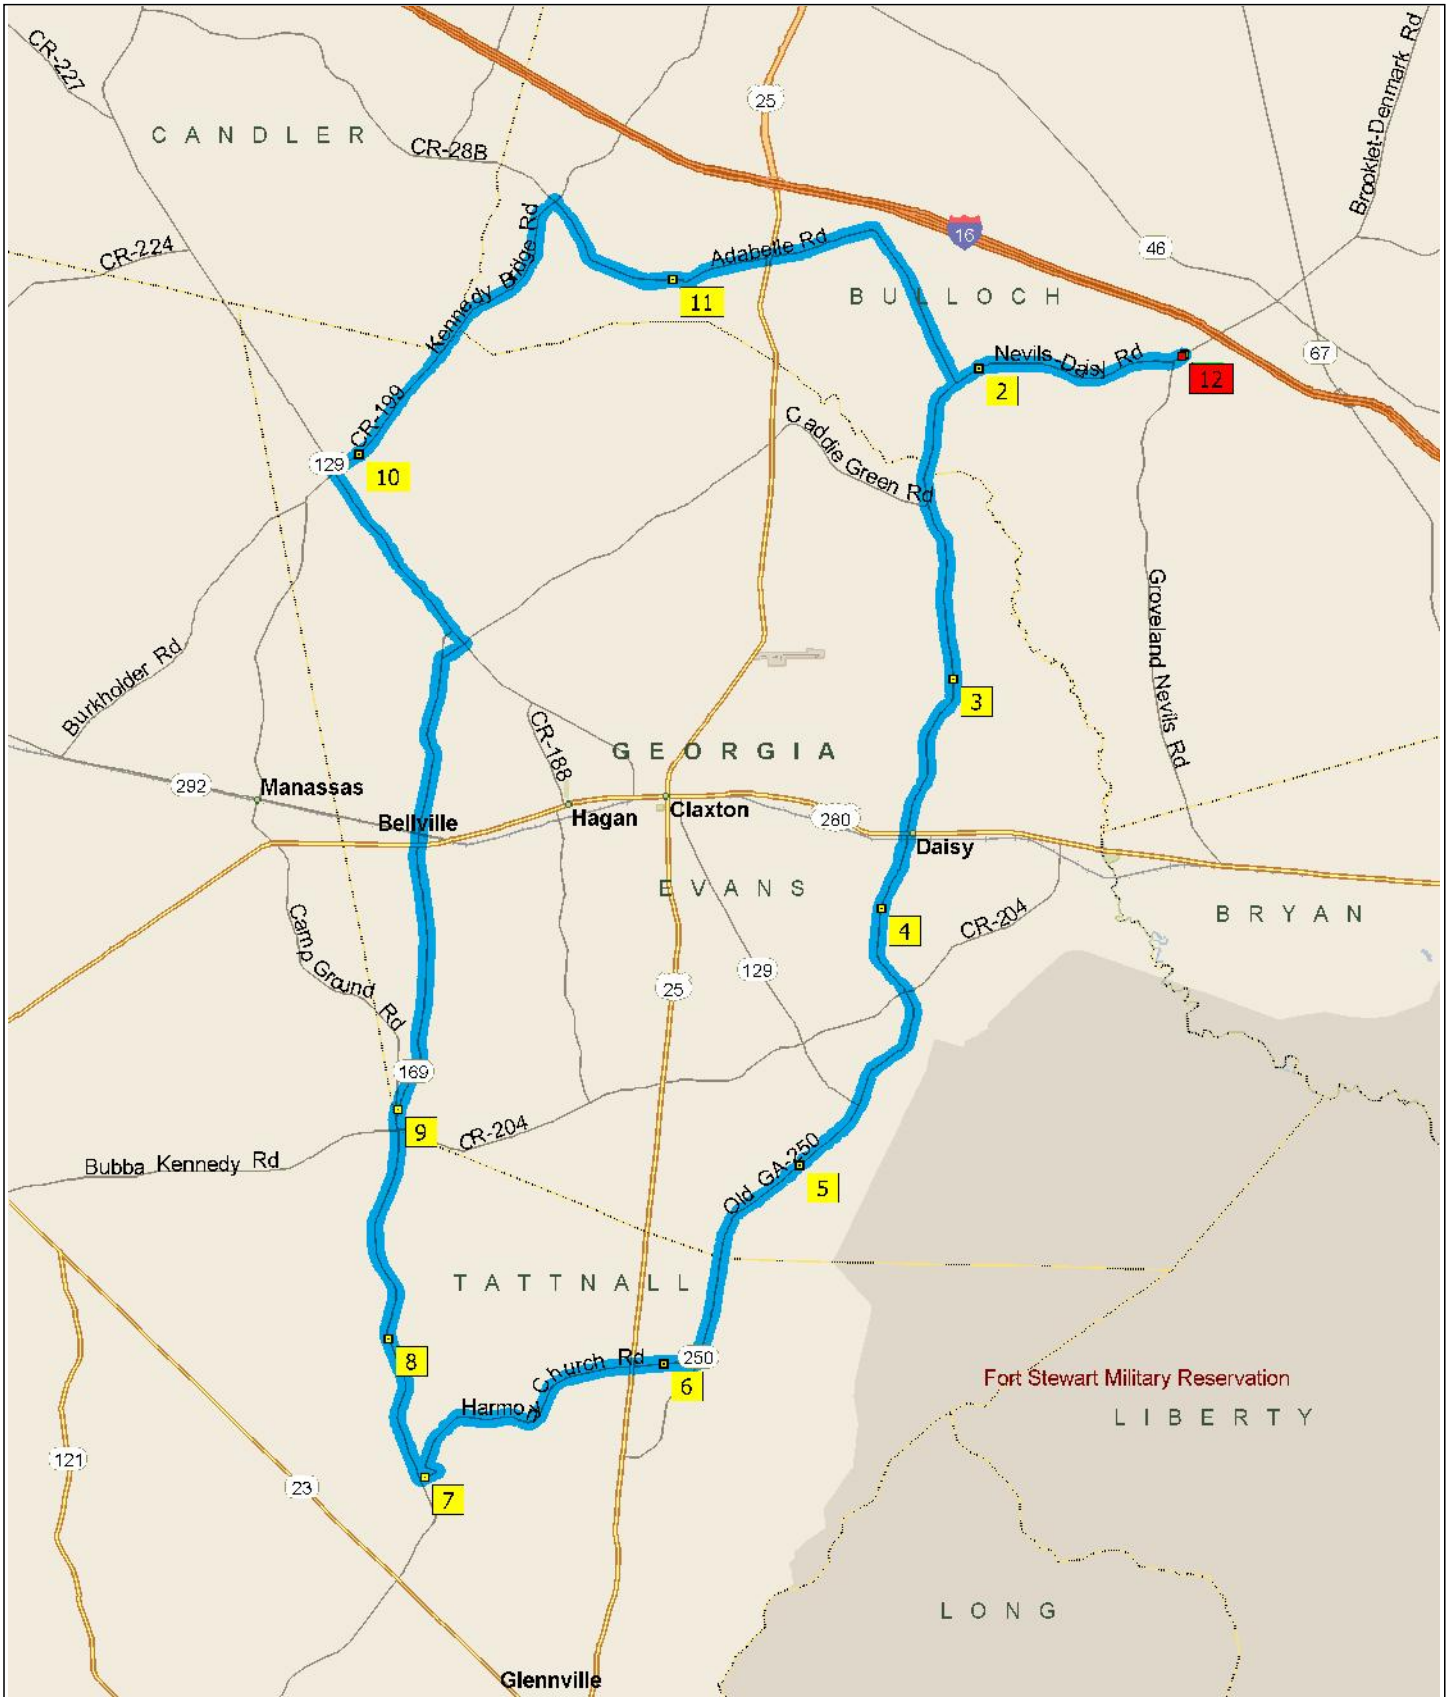

Nevils circle Claxton 65.5

65.1 miles; 1 hour, 16 minutes

9:00 AM	0.0 mi	1 Depart 1455 Nevils-Denmark Rd, Pembroke, GA 31321 on Nevils-Denmark Rd (West) for 0.2 mi
9:00 AM	0.2 mi	Road name changes to Nevils-Daisy Rd for 3.4 mi
9:04 AM	3.6 mi	2 At near Overbrook, stay on Nevils-Daisy Rd (West) for 0.4 mi
9:04 AM	4.0 mi	Road name changes to Anderson Rd [Nevils-Daisy Rd] for 1.5 mi
9:06 AM	5.5 mi	Road name changes to Daisy Nevils Hwy for 3.6 mi
9:10 AM	9.1 mi	3 At near Anderson Mill, stay on Daisy Nevils Hwy (South) for 2.8 mi
9:13 AM	11.9 mi	Road name changes to Charlie G Tippins Hwy [Old GA-250] for 1.3 mi
9:16 AM	13.2 mi	4 At near Daisy, stay on Charlie G Tippins Hwy [Old GA-250] (South) for 1.5 mi
9:17 AM	14.8 mi	Road name changes to Old GA-250 for 3.7 mi
9:21 AM	18.4 mi	5 At near Jennie, stay on Old GA-250 (South-West) for 2.3 mi
9:24 AM	20.7 mi	Road name changes to SR-250 for 1.6 mi
9:26 AM	22.3 mi	Keep RIGHT onto Harmony Church Rd for 0.6 mi
9:27 AM	22.9 mi	Keep RIGHT to stay on Harmony Church Rd for 21 yds
9:27 AM	22.9 mi	6 At near Midway, stay on Harmony Church Rd (West) for 4.8 mi
9:32 AM	27.7 mi	Turn LEFT (East) onto Loves Chapel Rd for 0.2 mi
9:33 AM	27.9 mi	Turn RIGHT (West) onto Cherry St [Mendes Rd] for 0.2 mi
9:33 AM	28.2 mi	7 At near Mendes, stay on Cherry St [Mendes Rd] (West) for 164 yds
9:33 AM	28.2 mi	Turn RIGHT (North) onto SR-169 for 2.5 mi
9:36 AM	30.7 mi	8 At near Mendes, stay on SR-169 (North) for 3.9 mi
9:41 AM	34.7 mi	9 At near Daniels, stay on SR-169 (North) for 4.5 mi
9:46 AM	39.2 mi	Bear LEFT (North) onto SR-169 [Smith St] for 0.8 mi
9:47 AM	40.0 mi	Keep STRAIGHT onto SR-169 for 2.8 mi
9:50 AM	42.7 mi	Turn LEFT (North-West) onto SR-129 for 3.6 mi
9:54 AM	46.3 mi	Turn RIGHT (North-East) onto CR-199 [Kennedy Bridge Rd] for 0.5 mi
9:55 AM	46.8 mi	10 At near Undine, stay on CR-199 [Kennedy Bridge Rd] (North-East) for 2.1 mi
9:57 AM	48.9 mi	Road name changes to Kennedy Bridge Rd for 3.4 mi
10:01 AM	52.3 mi	Turn RIGHT (South-East) onto Adabelle Rd for 2.6 mi
10:04 AM	54.8 mi	11 At near Adabelle, stay on Adabelle Rd (East) for 6.4 mi
10:11 AM	61.2 mi	Turn LEFT (East) onto Nevils-Daisy Rd for 3.8 mi
10:15 AM	65.0 mi	Road name changes to Nevils-Denmark Rd for 0.2 mi
10:16 AM	65.1 mi	12 Arrive near Nevils