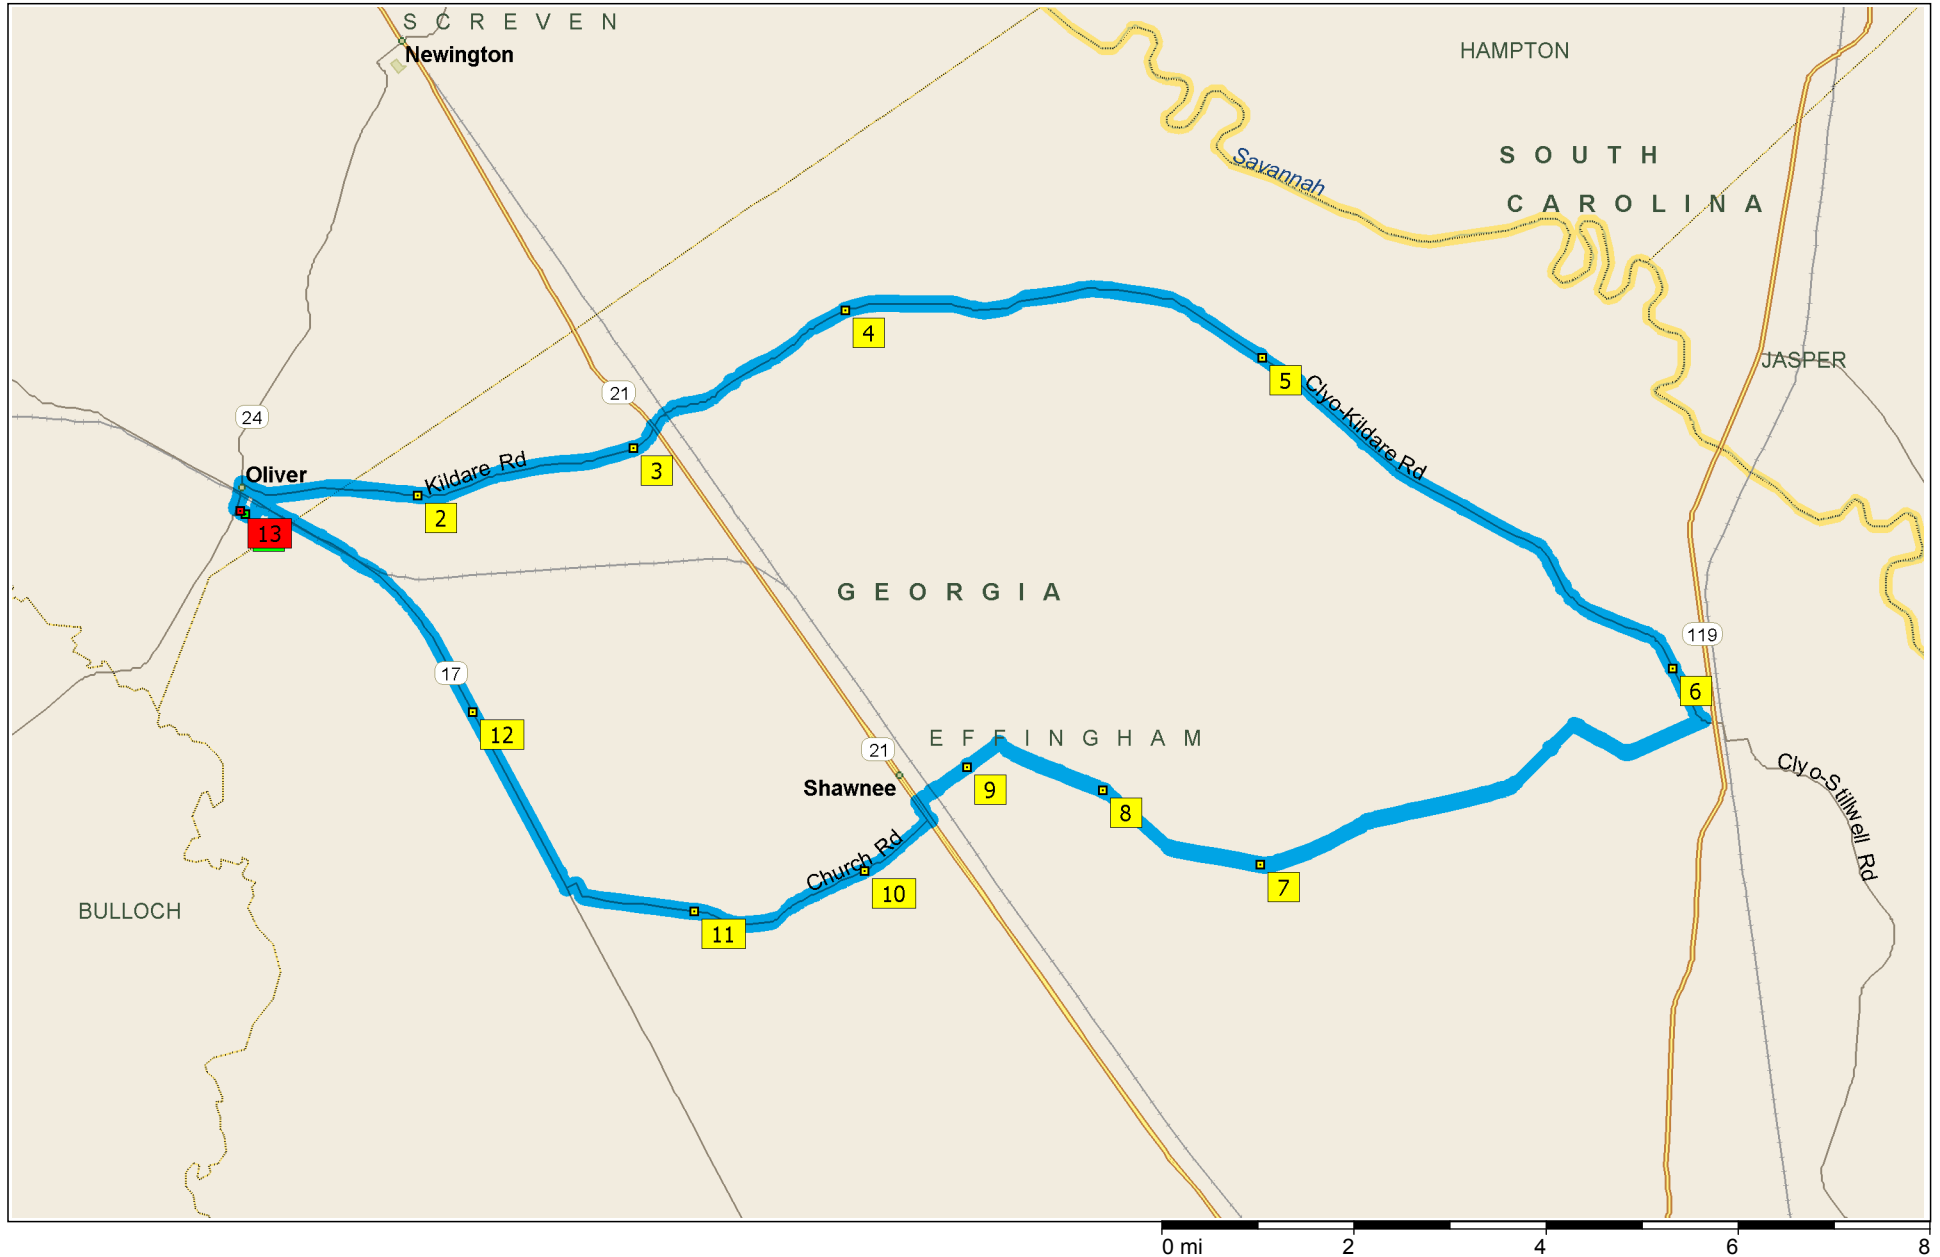

Oliver Clyo 37 mile loop

37.3 miles; 1 hour