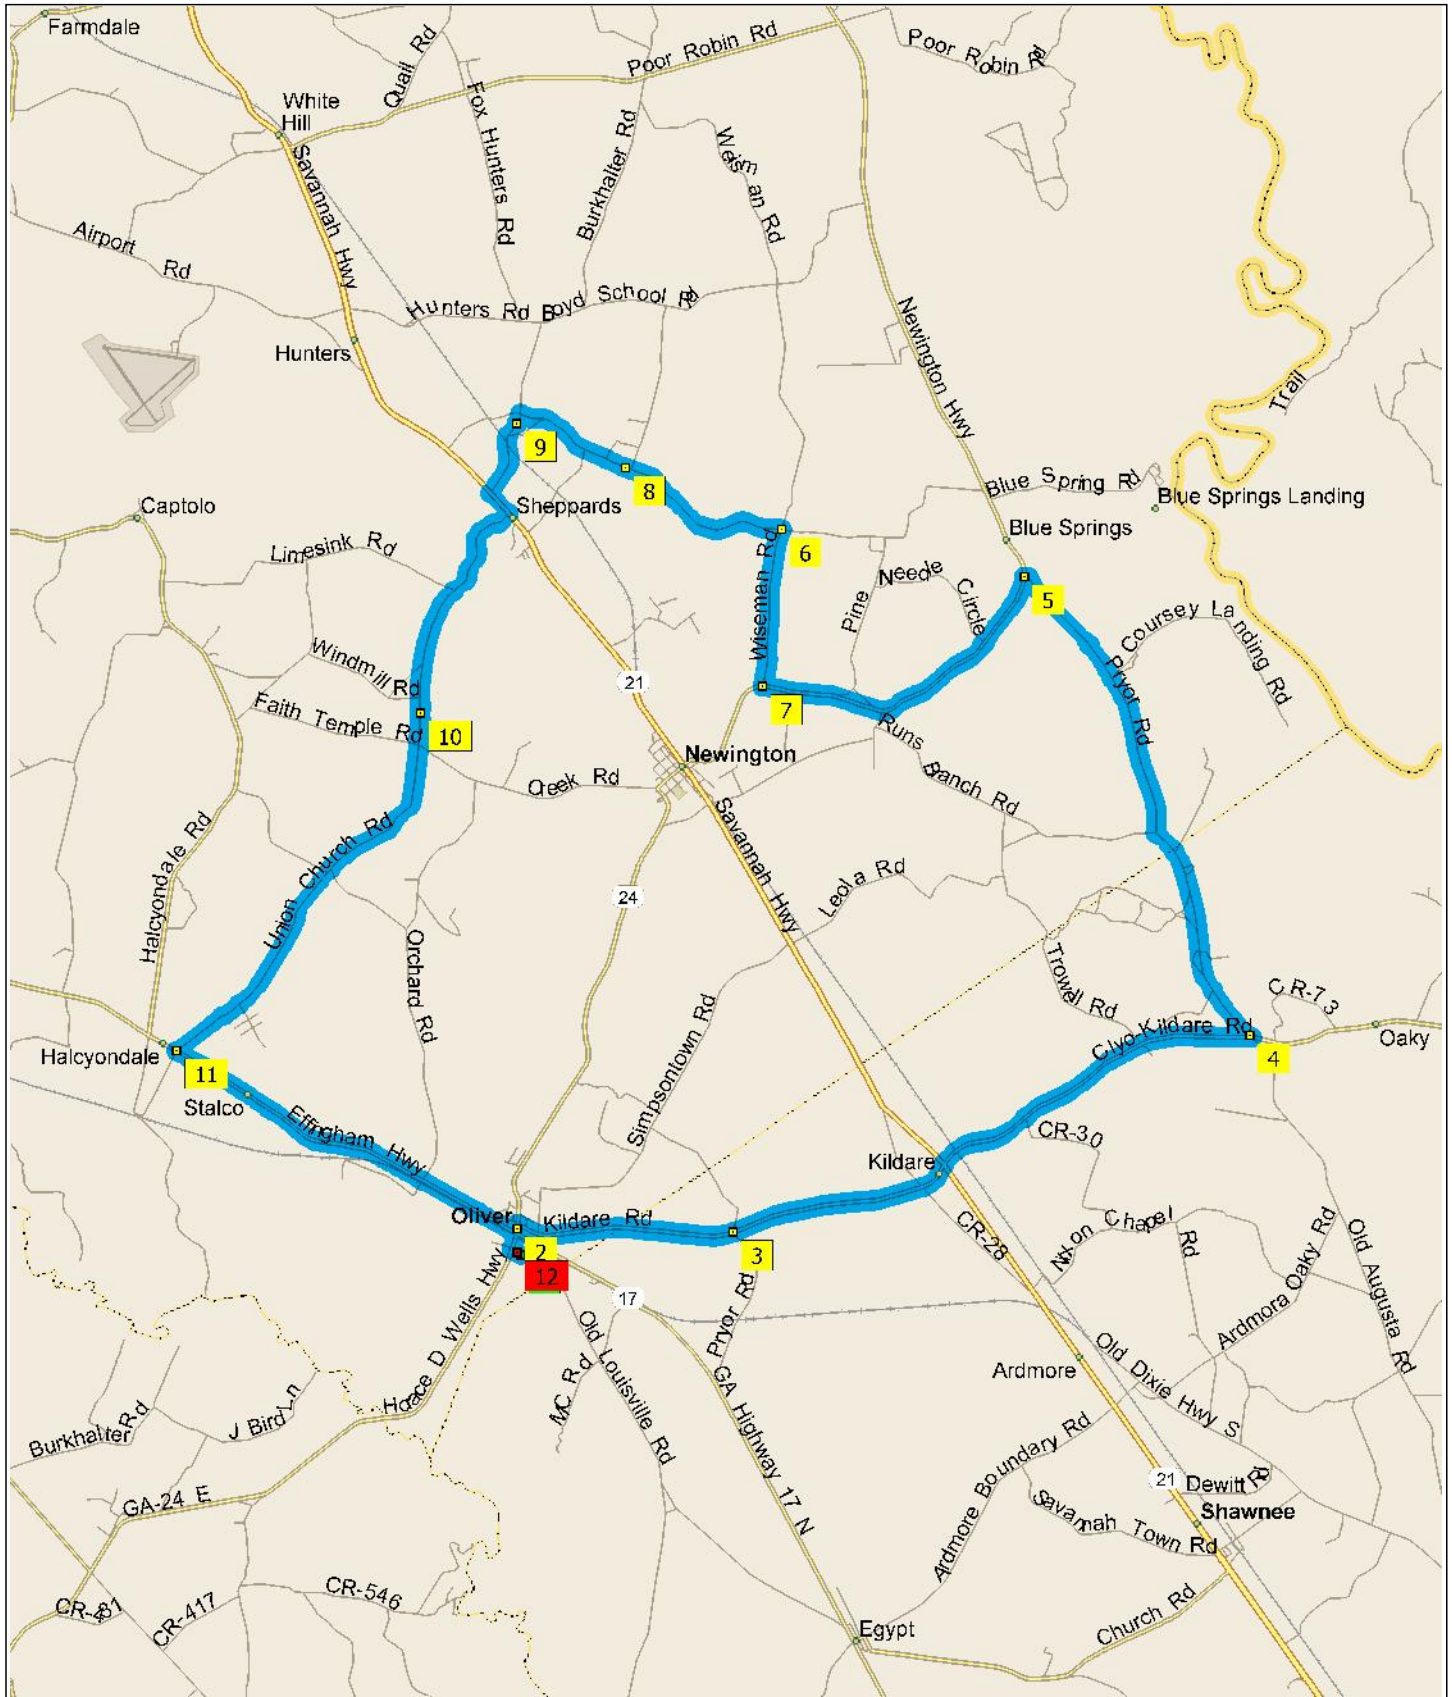

Oliver around Newington 37 mile loop

37.0 miles; 1 hour, 17 minutes

9:00 AM	0.0 mi	1 Depart 258 Old Louisville Rd, Newington, GA 30446 on Old Louisville Rd (West) for 0.1 mi
9:00 AM	0.1 mi	Turn RIGHT (North) onto SR-24 [Horace D Wells Hwy] for 0.2 mi
9:01 AM	0.3 mi	2 At Oliver, stay on SR-24 [Horace D Wells Hwy] (North) for 76 yds
9:01 AM	0.4 mi	Turn RIGHT (East) onto Kildare Rd for 2.2 mi
9:04 AM	2.6 mi	3 At CR-26, Newington, GA 30446, stay on Kildare Rd [Oliver Kildare Rd] (East) for 2.3 mi
9:06 AM	4.9 mi	Road name changes to Cloy-Kildare Rd for 3.5 mi
9:10 AM	8.4 mi	Turn LEFT (North-West) onto CR-58 [Old Augusta Rd] for 54 yds
9:11 AM	8.4 mi	4 At near Oaky, stay on CR-58 [Old Augusta Rd] (North-West) for 0.6 mi
9:12 AM	9.0 mi	Road name changes to Old Augusta Rd [Springfield Rd] for 1.5 mi
9:16 AM	10.5 mi	Bear LEFT (North-West) onto Local road(s) for 0.3 mi
9:18 AM	10.7 mi	Turn RIGHT (North) onto Pryor Rd for 3.0 mi
9:25 AM	13.7 mi	5 At 505 Pryor Rd, Newington, GA 30446, turn LEFT (South) onto SR-24 [Newington Hwy] for 3.3 mi
9:29 AM	17.0 mi	Turn RIGHT (North) onto Wiseman Rd for 1.6 mi
9:33 AM	18.6 mi	6 At 2592 Middleground Church Rd, Sylvania, GA 30467, return South on Wiseman Rd for 1.6 mi
9:37 AM	20.2 mi	7 At 3650 Wiseman Rd, Newington, GA 30446, return North on Wiseman Rd for 1.6 mi
9:41 AM	21.8 mi	Turn LEFT (West) onto Middleground Church Rd for 1.8 mi
9:45 AM	23.6 mi	Keep STRAIGHT onto Local road(s) for 109 yds
9:46 AM	23.7 mi	8 At near Sheppards, stay on Local road(s) (West) for 0.4 mi
9:47 AM	24.1 mi	Road name changes to Middle Ground Church Rd for 0.5 mi
9:49 AM	24.6 mi	Keep STRAIGHT onto Cowart Ln for 0.2 mi
9:50 AM	24.9 mi	Turn LEFT (South) onto Sheppard Switch Rd for 164 yds
9:51 AM	25.0 mi	9 At near Sheppards, stay on Sheppard Switch Rd (South-West) for 0.1 mi
9:51 AM	25.1 mi	Road name changes to Local road(s) for 131 yds
9:52 AM	25.2 mi	Road name changes to Sheppards Switch for 0.6 mi
9:54 AM	25.7 mi	Turn LEFT (South-East) onto SR-21 [Savannah Hwy] for 0.3 mi
9:54 AM	26.0 mi	Turn RIGHT (South-West) onto Union Church Rd for 2.4 mi
10:01 AM	28.4 mi	10 At 1299 Union Church Rd, Sylvania, GA 30467, stay on Union Church Rd (South) for 4.4 mi
10:11 AM	32.8 mi	11 At 3194 Union Church Rd, Sylvania, GA 30467, turn LEFT (East) onto SR-17 [Effingham Hwy] for 3.9 mi
10:16 AM	36.7 mi	Turn RIGHT (South) onto SR-24 [Horace D Wells Hwy] for 0.2 mi
10:16 AM	36.9 mi	Turn LEFT (East) onto Old Louisville Rd for 120 yds
10:17 AM	37.0 mi	12 Arrive 235 Old Louisville Rd, Newington, GA 30446