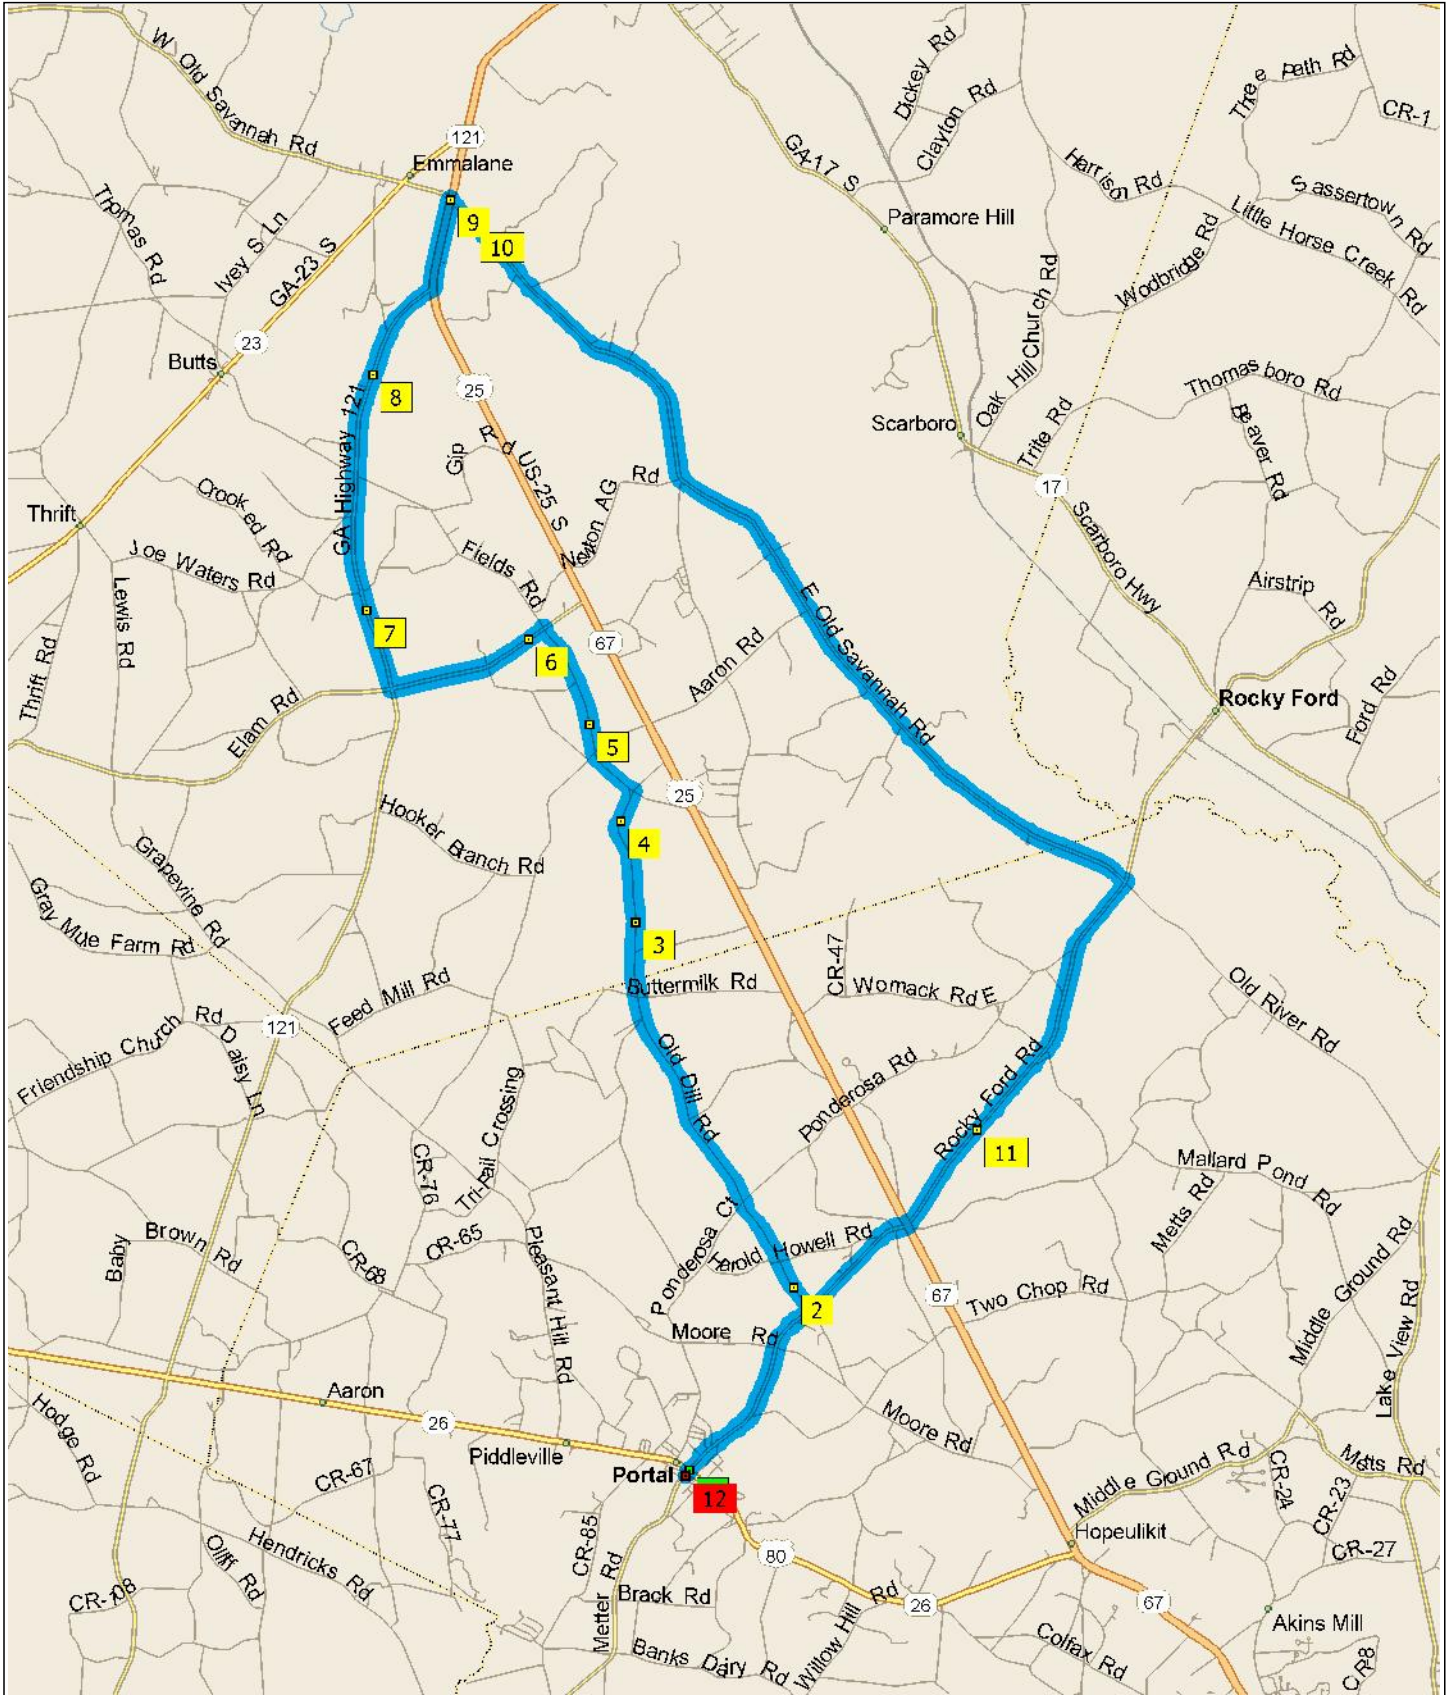

Portal old Dill rd loop 40 mi

40.3 miles; 1 hour

9:00 AM	0.0 mi	1 Depart Railroad St, Portal, GA 30450 on Rocky Ford Rd (North-East) for 2.5 mi
9:03 AM	2.5 mi	Turn LEFT (North-West) onto Old Dill Rd for 0.3 mi
9:04 AM	2.8 mi	2 At 4917 Old Dill Rd, Garfield, GA 30425, stay on Old Dill Rd (North-West) for 4.2 mi
9:14 AM	6.9 mi	Road name changes to Gays Hill Church Rd for 0.7 mi
9:16 AM	7.6 mi	3 At near Four Points, stay on Gays Hill Church Rd (North) for 1.3 mi
9:19 AM	8.9 mi	4 At near Four Points, stay on Gays Hill Church Rd (North) for 0.4 mi
9:20 AM	9.3 mi	Turn LEFT (North-West) onto Sid Lanier Rd for 0.7 mi
9:22 AM	9.9 mi	Bear RIGHT (North) onto Sid Lanier Rd [Woodland Way] for 0.3 mi
9:23 AM	10.3 mi	5 At near Four Points, stay on Sid Lanier Rd [Woodland Way] (North) for 0.5 mi
9:24 AM	10.8 mi	Keep STRAIGHT onto Sid Lanier Rd for 0.7 mi
9:26 AM	11.5 mi	Turn LEFT (South-West) onto Elam Rd for 0.2 mi
9:27 AM	11.8 mi	6 At near Four Points, stay on Elam Rd (West) for 1.7 mi
9:29 AM	13.5 mi	Turn RIGHT (North) onto SR-121 for 1.0 mi
9:30 AM	14.5 mi	7 At near Four Points, stay on SR-121 (North) for 2.8 mi
9:34 AM	17.3 mi	8 At near Butts, stay on SR-121 (North) for 1.3 mi
9:35 AM	18.6 mi	Bear LEFT (North) onto US-25 [SR-121] for 1.0 mi
9:37 AM	19.6 mi	9 At near Emmalane, turn RIGHT (South-East) onto E Old Savannah Rd for 0.4 mi
9:37 AM	20.0 mi	10 At 3874 E Old Savannah Rd, Millen, GA 30442, stay on E Old Savannah Rd (South-East) for 10.5 mi
9:48 AM	30.5 mi	Road name changes to W Anderson Rd [Old River Rd N] for 0.9 mi
9:49 AM	31.4 mi	Turn RIGHT (South) onto Rocky Ford Rd for 3.5 mi
9:53 AM	34.9 mi	11 At near Hopeulikit, stay on Rocky Ford Rd (South-West) for 5.4 mi
9:59 AM	40.3 mi	Road name changes to Metter Rd for 109 yds
10:00 AM	40.3 mi	12 Arrive IGA [308 Grady St, Portal GA 30450, United States, (912) 865-2828]