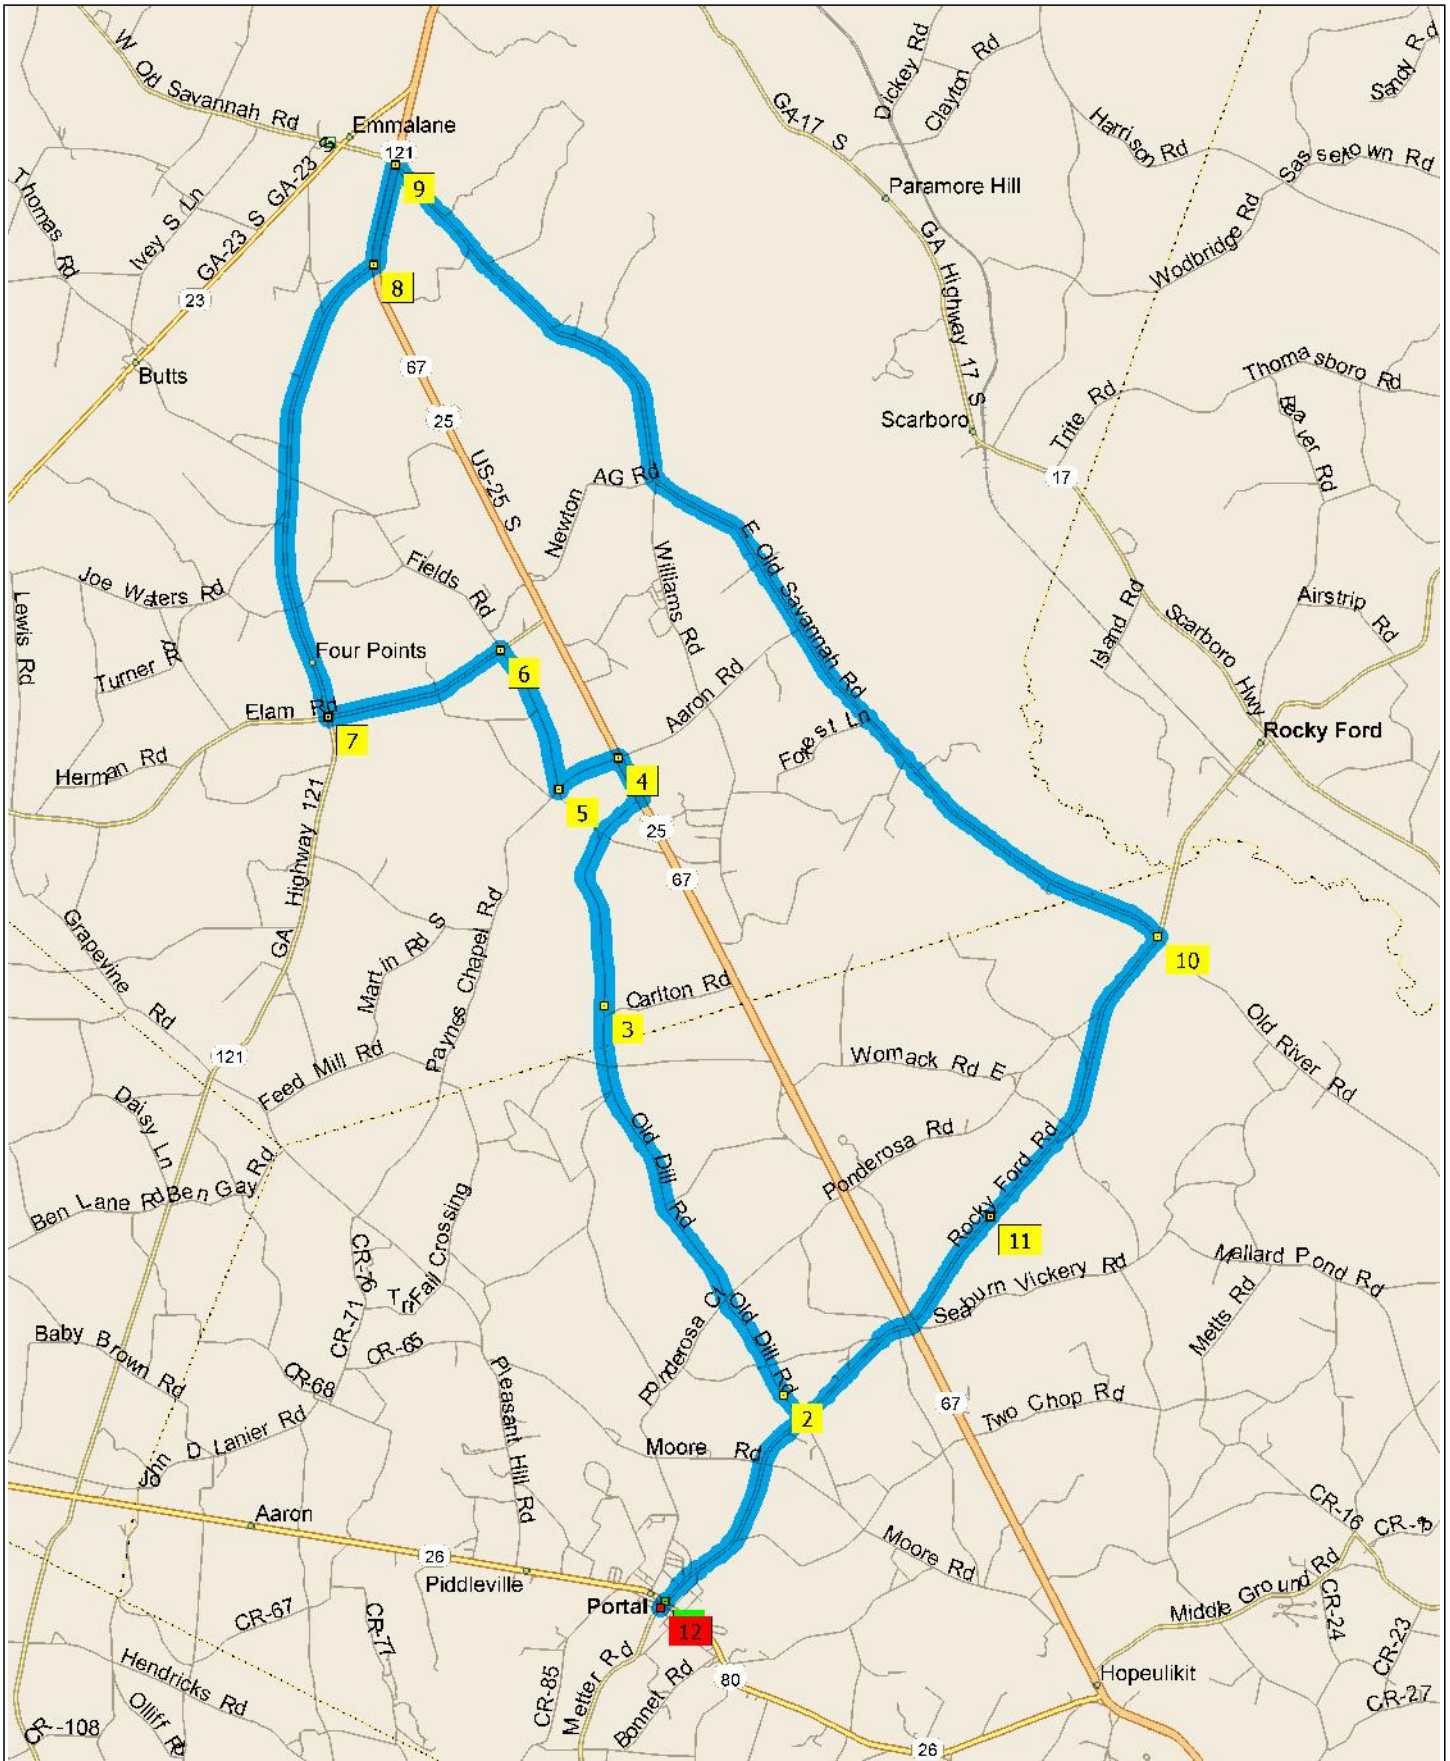

Portal old Dill rd loop 41 mi map

Copyright © and (P) 1988–2008 Microsoft Corporation and/or its suppliers. All rights reserved. <http://www.microsoft.com/streets/>
Certain mapping and direction data © 2008 NAVTEQ. All rights reserved. The Data for areas of Canada includes information taken with permission from Canadian authorities, including: © Her Majesty the Queen in Right of Canada, © Queen's Printer for Ontario. NAVTEQ and NAVTEQ ON BOARD are trademarks of NAVTEQ. © 2008 Tele Atlas North America, Inc. All rights reserved. Tele Atlas and Tele Atlas North America are trademarks of Tele Atlas, Inc. © 2008 by Applied Geographic Systems. All rights reserved.