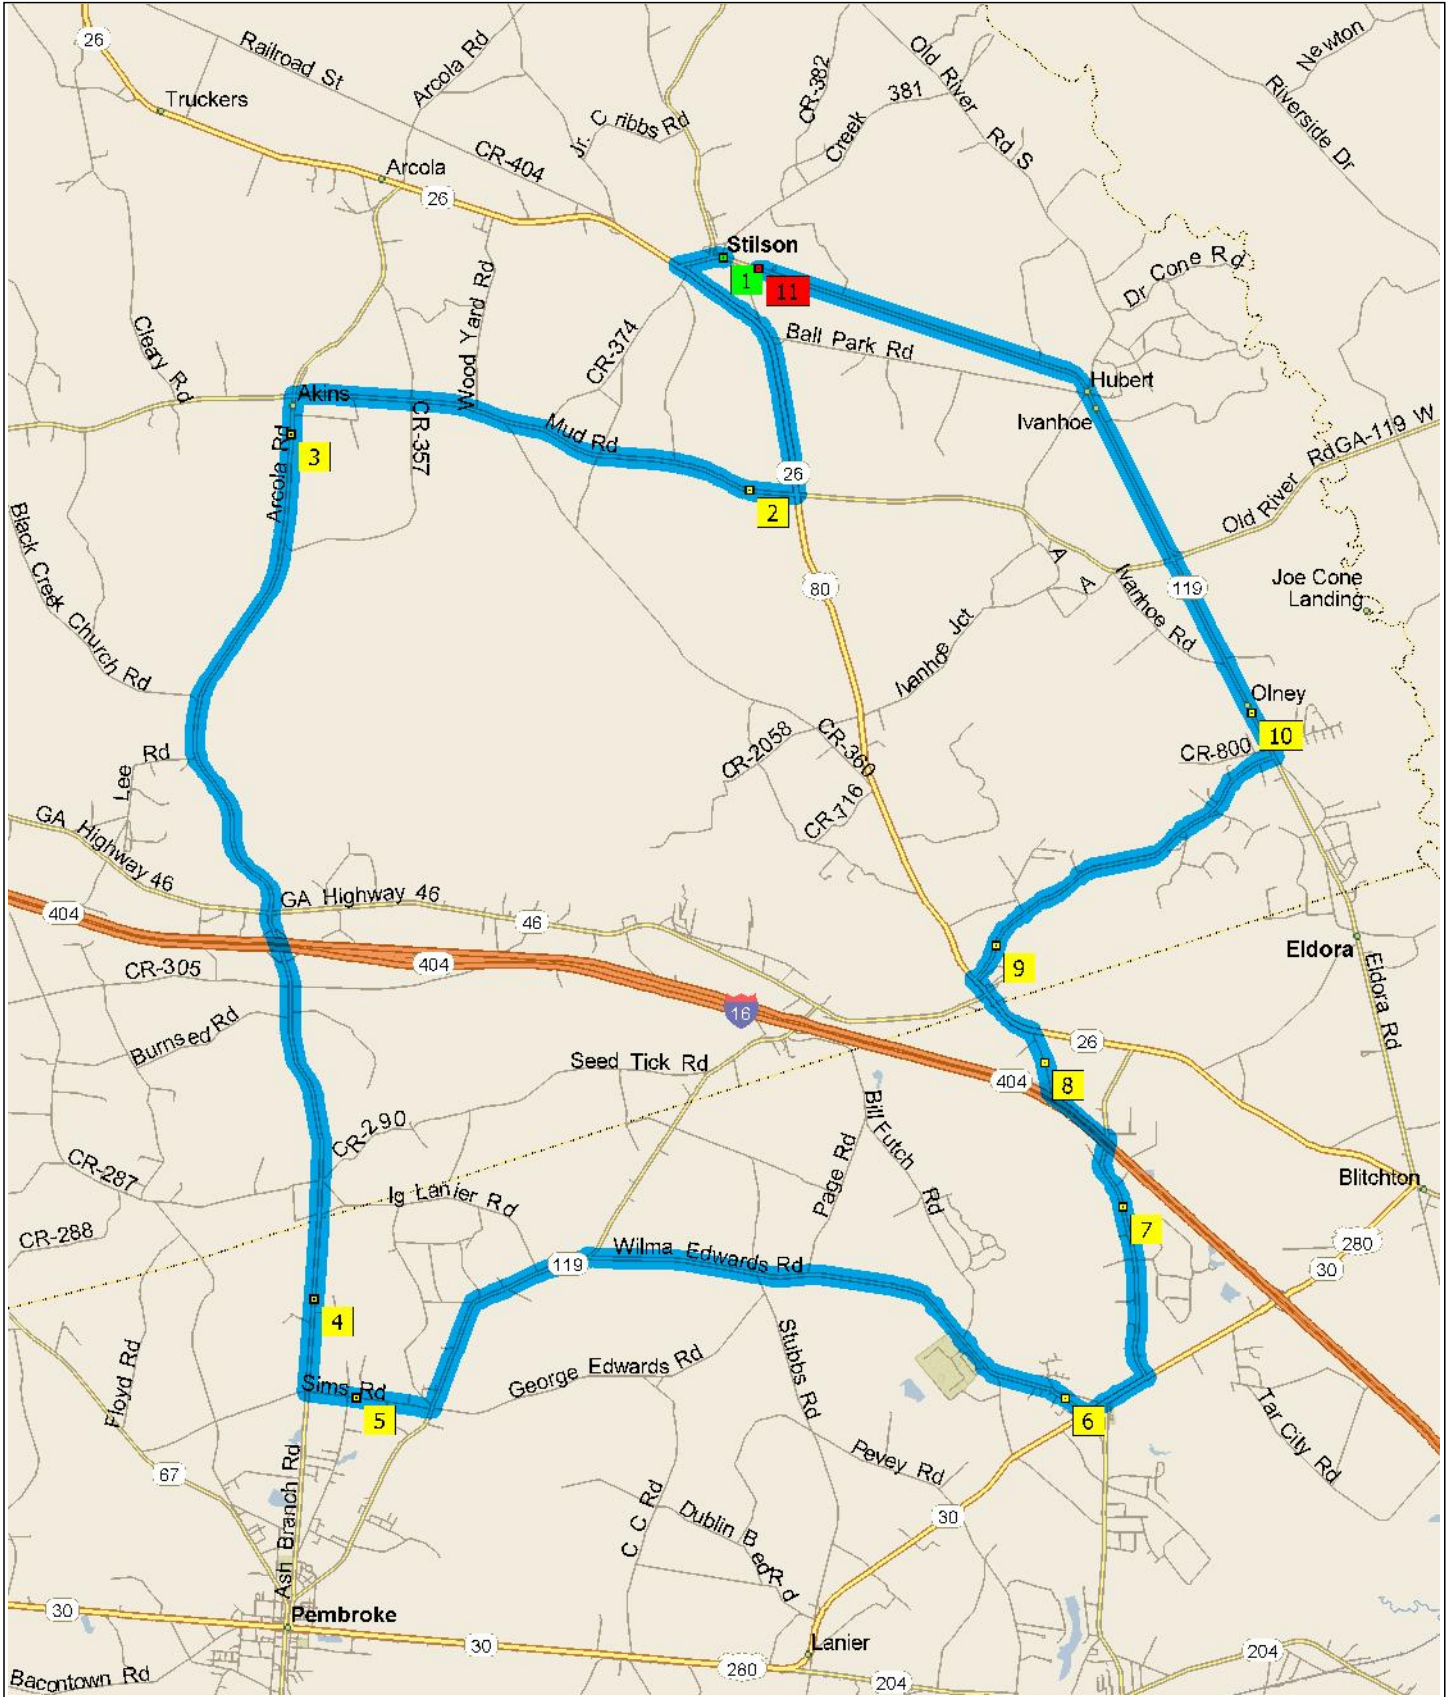

Stilson Hendrix park loop 43 miles

43.0 miles; 58 minutes

9:00 AM	0.0 mi	1 Depart Stilson on SR-119 Conn [Stillson Rd] (West) for 0.4 mi
9:00 AM	0.4 mi	Turn LEFT (East) onto US-80 [SR-26] for 2.6 mi
9:04 AM	3.1 mi	Turn RIGHT (West) onto Mud Rd for 0.5 mi
9:05 AM	3.5 mi	2 At Mud Rd, stay on Mud Rd (West) for 4.5 mi
9:10 AM	8.0 mi	Turn LEFT (South) onto Arcola Rd for 0.4 mi
9:10 AM	8.4 mi	3 At Arcola Rd, stay on Arcola Rd (South) for 5.2 mi
9:17 AM	13.6 mi	Keep STRAIGHT onto Arcola Rd [Ash Branch Church Rd] for 0.3 mi
9:17 AM	14.0 mi	Road name changes to Ash Branch Church Rd for 2.5 mi
9:20 AM	16.5 mi	Road name changes to Ash Branch Rd for 0.8 mi
9:21 AM	17.2 mi	4 At near Pembroke, stay on Ash Branch Rd (South) for 0.9 mi
9:22 AM	18.1 mi	Turn LEFT (East) onto Sims Rd for 0.5 mi
9:24 AM	18.6 mi	5 At 2171 Sims Rd, Pembroke, GA 31321, stay on Sims Rd (East) for 0.7 mi
9:26 AM	19.3 mi	Turn LEFT (North) onto SR-119 [Governor John Adam Treutlen Hwy] for 2.3 mi
9:29 AM	21.6 mi	Turn RIGHT (South-East) onto Wilma Edwards Rd for 5.0 mi
9:36 AM	26.6 mi	6 At near Ellabell, stay on Wilma Edwards Rd (East) for 0.3 mi
9:36 AM	26.8 mi	Bear LEFT (East) onto US-280 [SR-30] for 0.7 mi
9:38 AM	27.5 mi	Turn LEFT (North) onto Olive Branch Rd for 1.7 mi
9:40 AM	29.2 mi	7 At 1672 Olive Branch Rd, Ellabell, GA 31308, stay on Olive Branch Rd (North) for 0.7 mi
9:40 AM	29.9 mi	Turn LEFT (West) onto Old Olive Branch Rd for 1.0 mi
9:43 AM	30.9 mi	8 At 1069 Old Olive Branch Rd, Ellabell, GA 31308, stay on Old Olive Branch Rd (North) for 0.3 mi
9:44 AM	31.2 mi	Bear LEFT (West) onto US-80 [SR-26] for 0.8 mi
9:46 AM	31.9 mi	Turn RIGHT (North-East) onto SR-119 [Governor John Adam Treutlen Hwy] for 0.4 mi
9:46 AM	32.3 mi	9 At 670 SR-119, Brooklet, GA 30415, stay on SR-119 [Governor John Adam Treutlen Hwy] (North) for 3.3 mi
9:50 AM	35.7 mi	Turn LEFT to stay on SR-119 [Governor John Adam Treutlen Hwy] for 0.5 mi
9:50 AM	36.1 mi	10 At 8388 SR-119, Brooklet, GA 30415, stay on SR-119 [Governor John Adam Treutlen Hwy] (North) for 1.7 mi
9:52 AM	37.8 mi	Keep STRAIGHT onto SR-119 Conn for 4.4 mi
9:57 AM	42.1 mi	Keep STRAIGHT onto SR-119 Conn [Stillson Rd] for 0.8 mi
9:58 AM	43.0 mi	11 Arrive 16366 SR-119 Conn, Brooklet, GA 30415